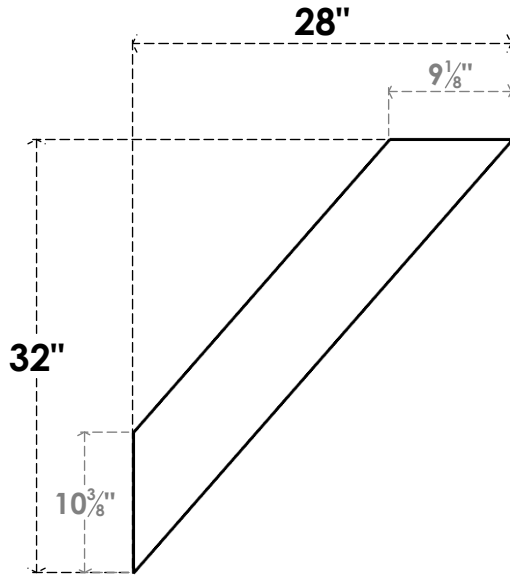

ITEM NUMBER: BRCPC040X28000X32000TRA

4"W X 28"D X 32"H TRADITIONAL ARCHITECTURAL GRADE PVC CLOSED KNEE BRACE

SIDE PROFILE

FRONT PROFILE

ISOMETRIC

EKENA MILLWORK
2300 WEST MAIN ST.
CLARKSVILLE, TX 75426
TOLL FREE: 866-607-0453
WWW.EKENAMILLWORK.COM