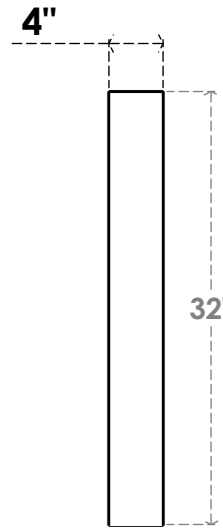

ITEM NUMBER: BRCPC040X28000X32000TRA

4"W X 28"D X 32"H TRADITIONAL ARCHITECTURAL GRADE PVC CLOSED KNEE BRACE

SIDE PROFILE

FRONT PROFILE

ISOMETRIC

EKENA MILLWORK
2300 WEST MAIN ST.
CLARKSVILLE, TX 75426
TOLL FREE: 866-607-0453
WWW.EKENAMILLWORK.COM

NOTES

1. INSTALLATION TO BE COMPLETED IN ACCORDANCE WITH MANUFACTURER'S SPECIFICATIONS.
2. DRAWING MAY NOT BE TO SCALE
3. THIS DRAWING IS INTENDED FOR DESIGN AND PLANNING PURPOSES ONLY.
4. ALL INFORMATION CONTAINED HEREIN WAS CURRENT AT THE TIME OF DEVELOPMENT BUT MUST BE REVIEWED AND APPROVED BY THE PRODUCT MANUFACTURER TO BE CONSIDERED ACCURATE.
5. ARCHITECTURAL GRADE PVC PRODUCTS ARE MADE FROM EXPANDED CELLULAR PVC AND COME NATURALLY WHITE BUT MAY BE PAINTED